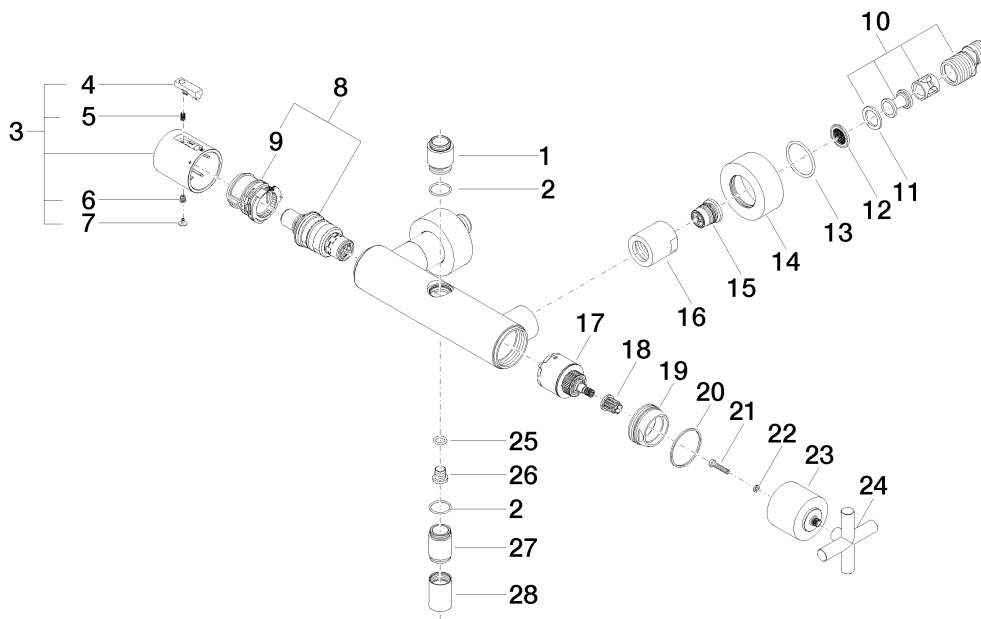

casing (completely)

Article number: 04170104701ff

Exploded assembly drawing

casing (completely)

Article number: 04170104701ff

**Order quantity**

No.	Article number	Name	Installation quantity
1	09240309020ff	nipple	1
2	09141003290	seal	2
3	04173300401ff	handle	1
4	092133010ff	handle	1
5	09160202790	spring	1
6	09303013690	screw	1
7	093120049ff	plug	1
8	9015020700090	cartridge	1
9	09304001090	regulator	1
10	0411040320090	connection	2
11	09142001090	seal	2
12	09290302090	insert	2
13	09141011990	seal	2
14	092762004ff	rosette	2
15	9029050240090	nipple	2
16	092310048ff	nut	2
17	9015050330090	diverter	1
18	09121200290	fixing cap	1
19	092404141ff	nut	1
20	09141505290	ring	1
21	09303007590	screw	1
22	09301102990	disc	1
23	092097022ff	handle	1
24	092089010ff	handle	1
25	09141013990	seal	1
26	08303070190	screw	1
27	09240311520ff	nipple	1
28	092102069ff	cover	1