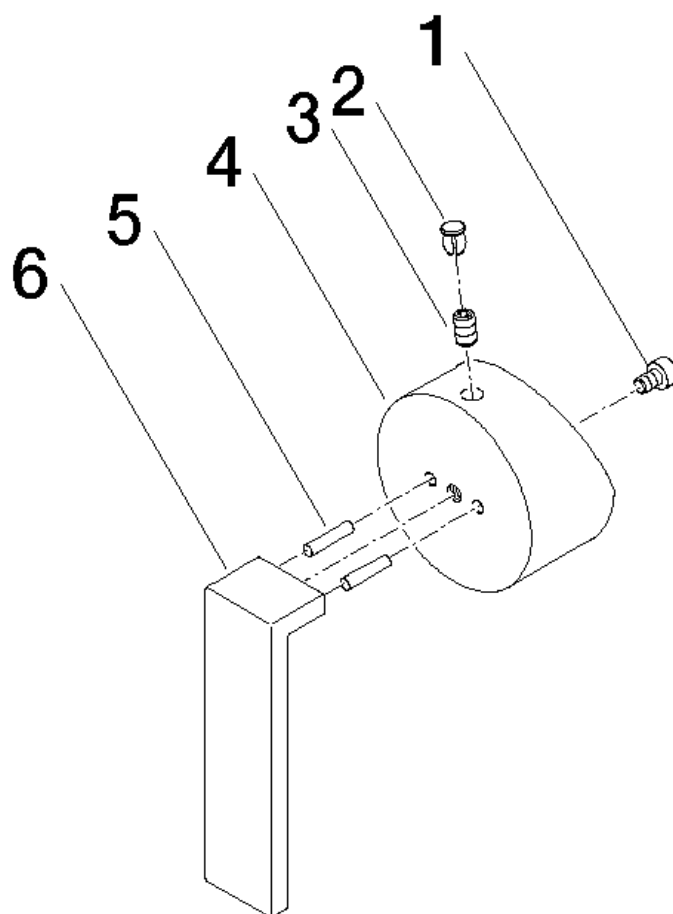

handle

Article number: 90207805500ff

Exploded assembly drawing

handle

Article number: 90207805500ff

**Order quantity**

No.	Article number	Name	Installation quantity
1	09303003190	screw	1
2	09312001790	plug	1
3	09311107990	pin	1
4	092078055ff	handle	1
5	09311110990	pin	2
6	092078010ff	handle	1